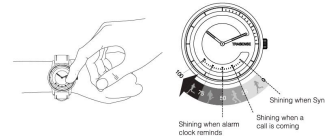

Call reminder: The watch will vibrate if you don't answer the incoming call in a few seconds

Replace battery

Attention